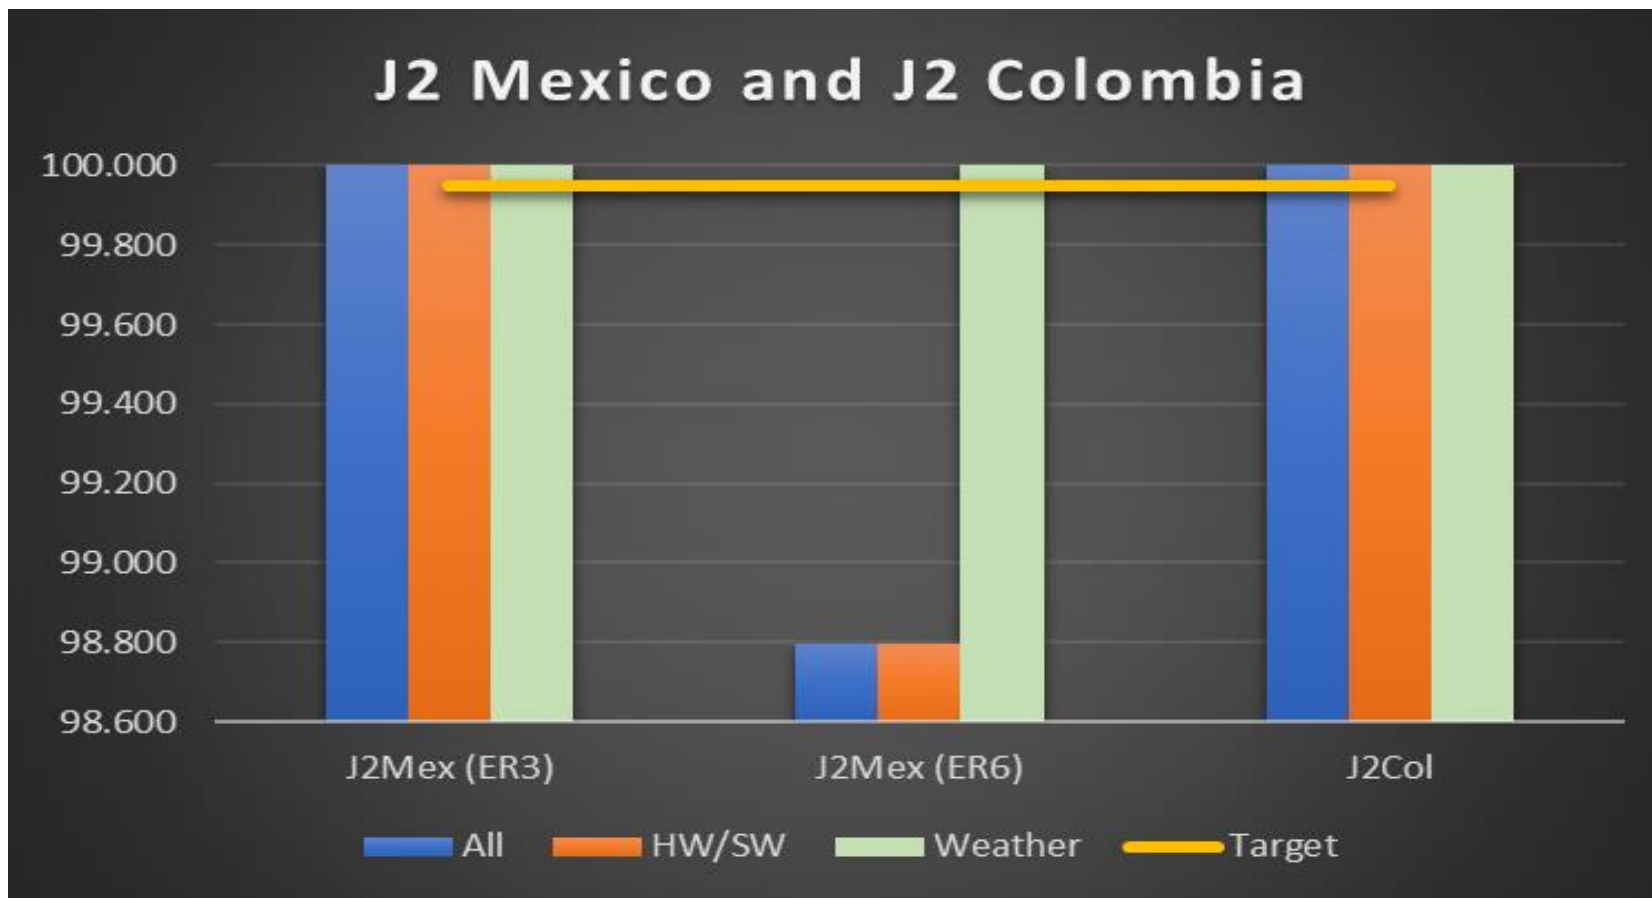

Availability by Transport J2 2021

J2 Mexico and J2 Colombia			
Service	All	HW/SW	Weather
J2Mex (ER3)	100.000	100.000	100.000
J2Mex (ER6)	98.794	98.794	100.000
J2Col	100.000	100.000	100.000

Colombia Availability Transport T19 2021

T19 Colombia				
GW	Location	All	HW/SW	Weather
3-NOR	North Platte, NE	100.000	100.000	100.000
4-ALB	Albuquerque, NM	100.000	100.000	100.000
5-RIV	Riverside, CA	100.000	100.000	100.000