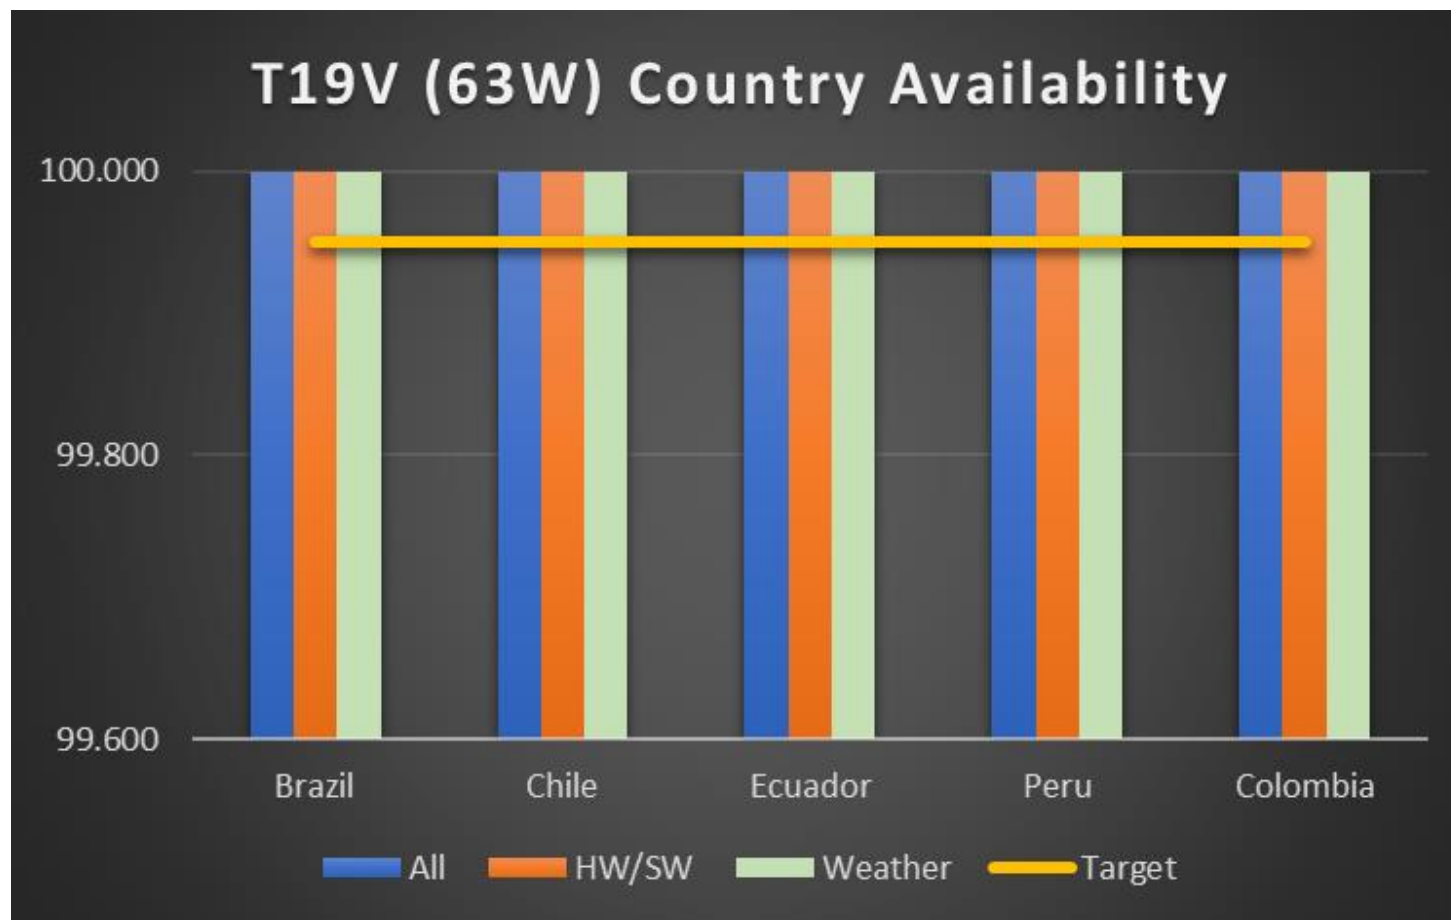

Availability by Transport J2 2021

J2 Mexico and J2 Colombia			
Service	All	HW/SW	Weather
J2Mex (ER3)	100.000	100.000	100.000
J2Mex (ER6)	98.794	98.794	100.000
J2Col	100.000	100.000	100.000

Colombia Availability Transport T19 2021

T19 Colombia				
GW	Location	All	HW/SW	Weather
3-NOR	North Platte, NE	100.000	100.000	100.000
4-ALB	Albuquerque, NM	100.000	100.000	100.000
5-RIV	Riverside, CA	100.000	100.000	100.000